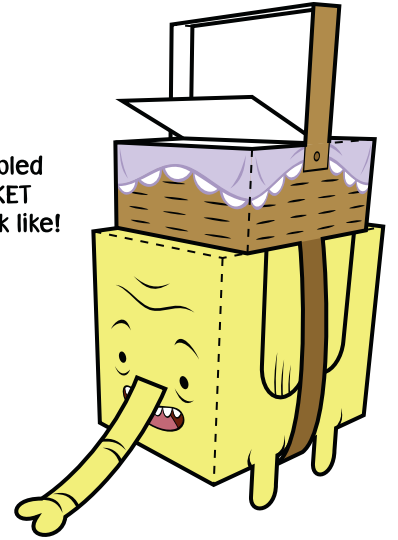

# ADVENTURE TIME

Print template on sturdy paper.  
Cut carefully along solid black outline.  
Score and fold on dotted lines.  
Tape or glue folded tabs to the insides.

This is what your assembled  
TREE TRUNKS' KITCHEN SET  
Paper Foldable should look like!

Adhere back of oven  
to this space

← Tape sides  
together

Print template on sturdy paper.  
Cut carefully along solid black outline.  
Score and fold on dotted lines.  
Tape or glue folded tabs to the insides.

Assemble apple pie  
and bake in the oven!

Assemble oven and adhere back to  
indicated space on kitchen wall section

Tape leg  
sides together

Tape leg  
sides together

Print template on sturdy paper.  
Cut carefully along solid black outline.  
Score and fold on dotted lines.  
Tape or glue folded tabs to the insides.

This is what your assembled  
TREE TRUNKS WITH BASKET  
Paper Foldable should look like!

Tape top handle sides together

Cut slits and connect opposite  
sides together to attach  
basket to TREE TRUNKS