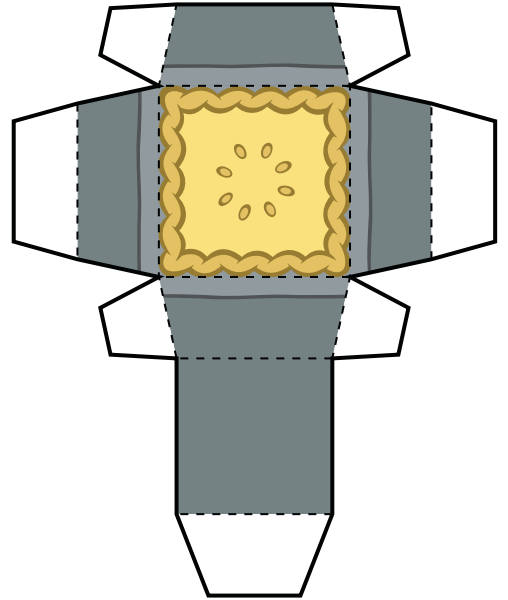

# ADVENTURE TIME

Print template on sturdy paper.  
Cut carefully along solid black outline.  
Score and fold on dotted lines.  
Tape or glue folded tabs to the insides.

This is what your assembled  
TREE TRUNKS' KITCHEN SET  
Paper Foldable should look like!

Adhere back of oven  
to this space

← Tape sides  
together

Print template on sturdy paper.  
Cut carefully along solid black outline.  
Score and fold on dotted lines.  
Tape or glue folded tabs to the insides.

Assemble apple pie  
and bake in the oven!

Assemble oven and adhere back to  
indicated space on kitchen wall section

Tape leg  
sides together

Tape leg  
sides together

Print template on sturdy paper.  
Cut carefully along solid black outline.  
Score and fold on dotted lines.  
Tape or glue folded tabs to the insides.

This is what your assembled  
TREE TRUNKS WITH BASKET  
Paper Foldable should look like!

Tape top handle sides together

Cut slits and connect opposite  
sides together to attach  
basket to TREE TRUNKS