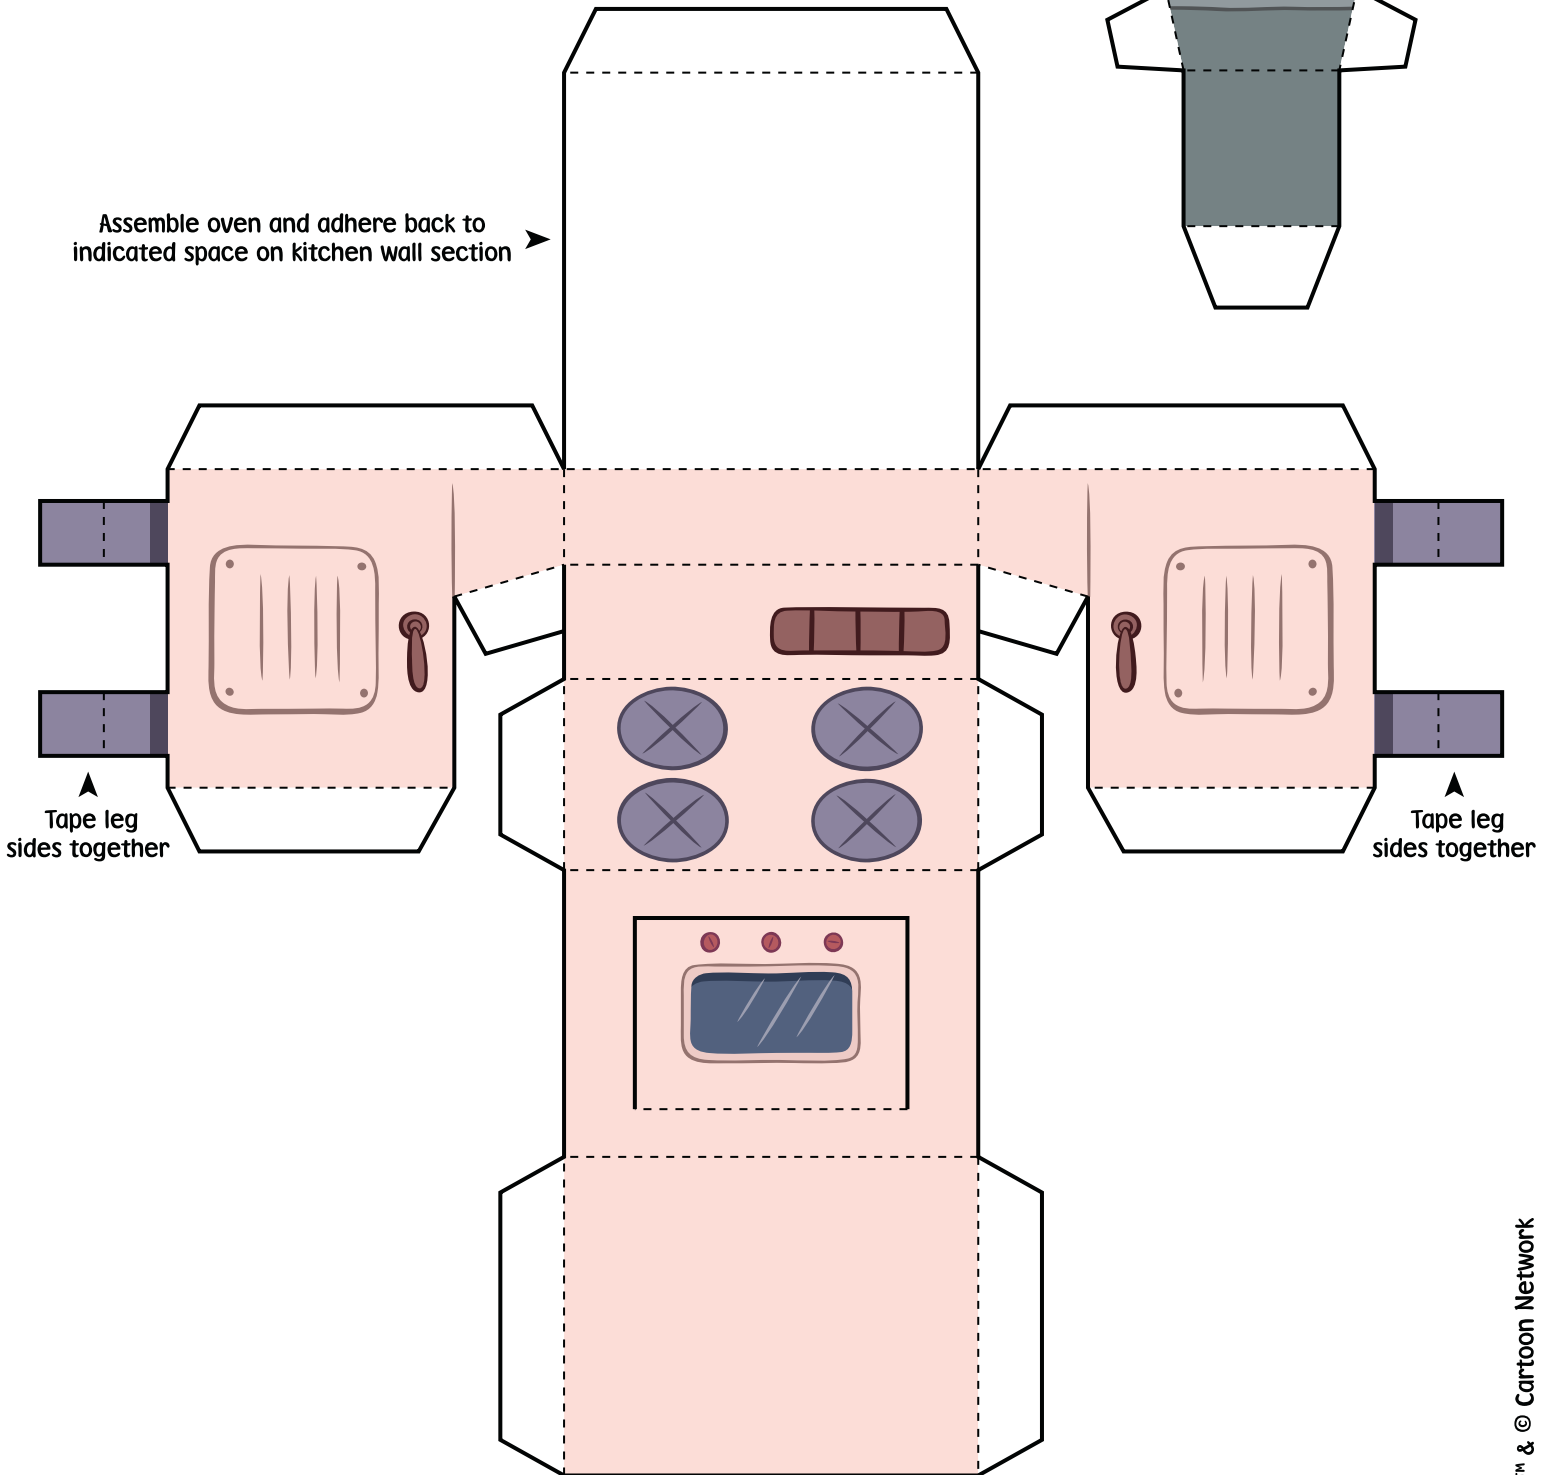

# ADVENTURE TIME

Print template on sturdy paper.  
Cut carefully along solid black outline.  
Score and fold on dotted lines.  
Tape or glue folded tabs to the insides.

This is what your assembled  
TREE TRUNKS' KITCHEN SET  
Paper Foldable should look like!

Adhere back of oven  
to this space

← Tape sides  
together

Print template on sturdy paper.  
Cut carefully along solid black outline.  
Score and fold on dotted lines.  
Tape or glue folded tabs to the insides.

Assemble apple pie  
and bake in the oven!

Assemble oven and adhere back to  
indicated space on kitchen wall section

Tape leg  
sides together

Tape leg  
sides together

Print template on sturdy paper.  
Cut carefully along solid black outline.  
Score and fold on dotted lines.  
Tape or glue folded tabs to the insides.

This is what your assembled  
TREE TRUNKS WITH BASKET  
Paper Foldable should look like!

Tape top handle sides together

Cut slits and connect opposite  
sides together to attach  
basket to TREE TRUNKS