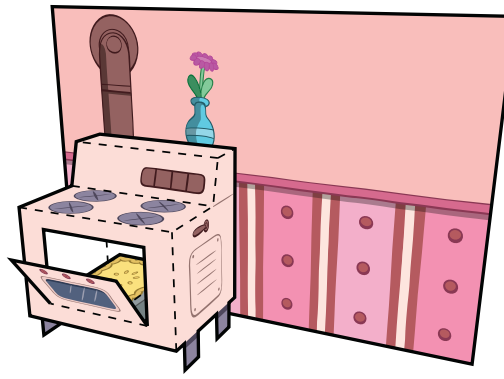

# ADVENTURE TIME

Print template on sturdy paper.  
Cut carefully along solid black outline.  
Score and fold on dotted lines.  
Tape or glue folded tabs to the insides.

This is what your assembled  
TREE TRUNKS' KITCHEN SET  
Paper Foldable should look like!

Adhere back of oven  
to this space

← Tape sides  
together

Print template on sturdy paper.  
Cut carefully along solid black outline.  
Score and fold on dotted lines.  
Tape or glue folded tabs to the insides.

Assemble apple pie  
and bake in the oven!

Assemble oven and adhere back to  
indicated space on kitchen wall section

Tape leg  
sides together

Tape leg  
sides together

Print template on sturdy paper.  
Cut carefully along solid black outline.  
Score and fold on dotted lines.  
Tape or glue folded tabs to the insides.

This is what your assembled  
TREE TRUNKS WITH BASKET  
Paper Foldable should look like!

Tape top handle sides together

Cut slits and connect opposite  
sides together to attach  
basket to TREE TRUNKS